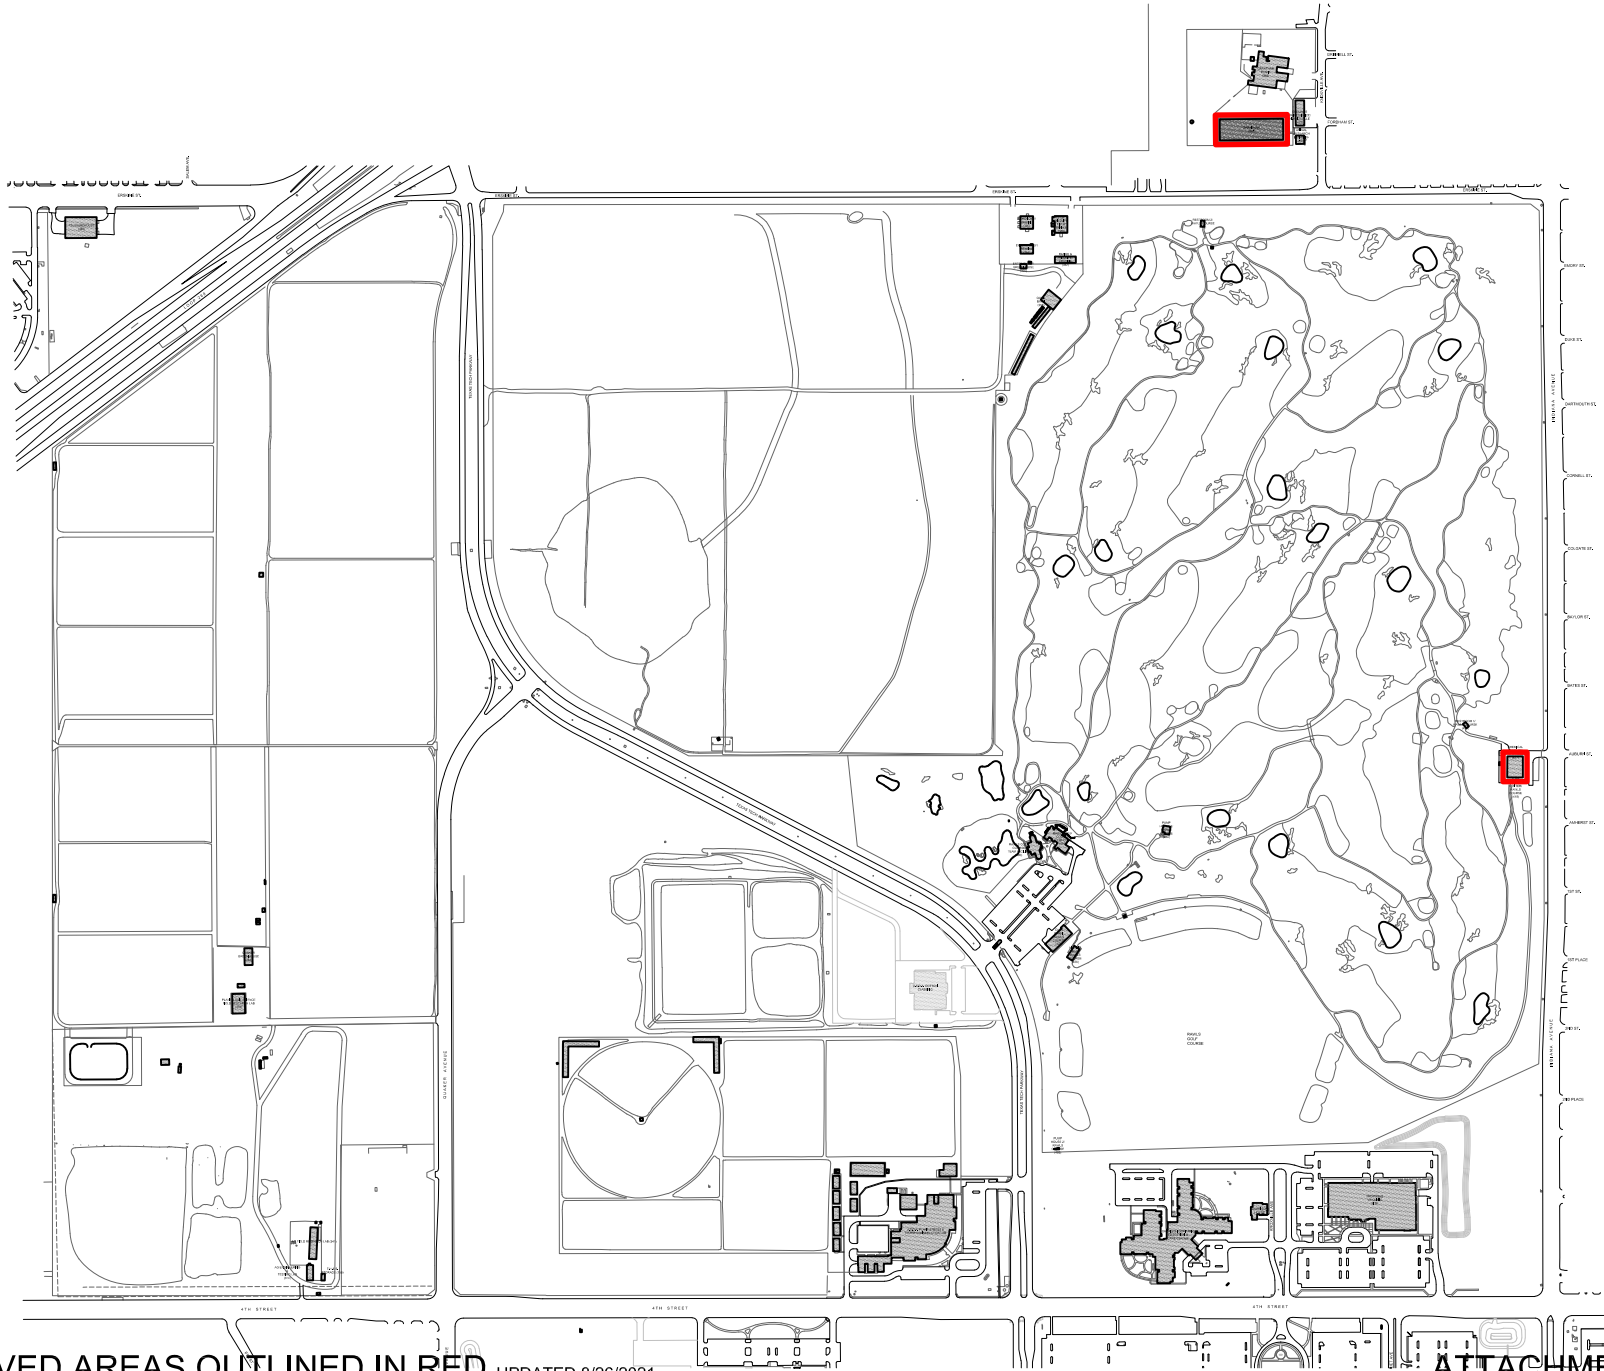

TTU APPROVED FERAL CAT FEEDING / WINTER STATIONS

APPROVED AREAS OUTLINED IN RED UPDATED 8/26/2021

ATTACHMENT A

TTU APPROVED FERAL CAT FEEDING / WINTER STATIONS

APPROVED AREAS OUTLINED IN RED UPDATED 8/26/2021

ATTACHMENT A