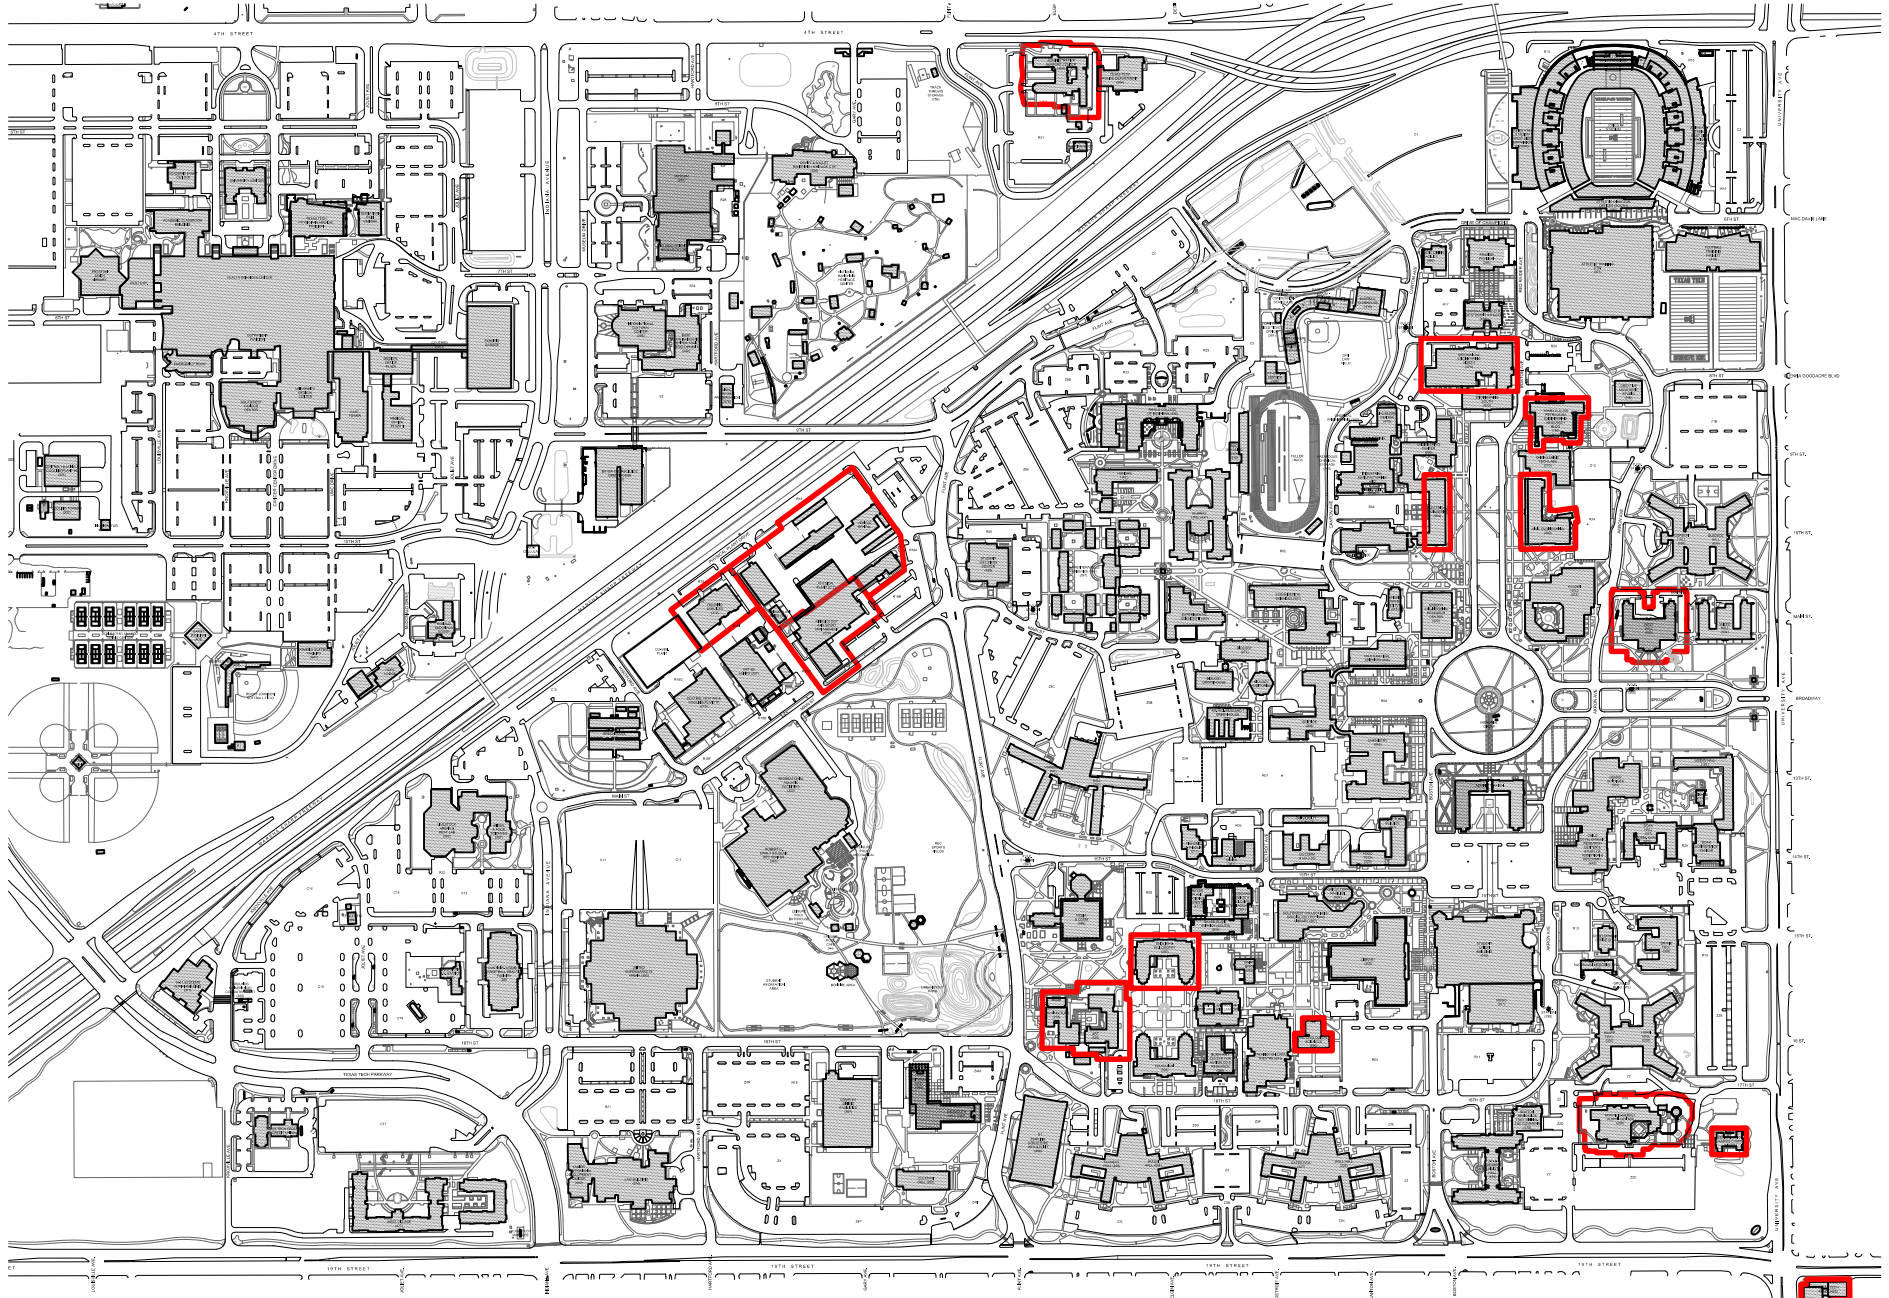

TTU APPROVED FERAL CAT FEEDING / WINTER STATIONS

APPROVED AREAS OUTLINED IN RED UPDATED 8/26/2021

ATTACHMENT A

TTU APPROVED FERAL CAT FEEDING / WINTER STATIONS

APPROVED AREAS OUTLINED IN RED UPDATED 8/26/2021

ATTACHMENT A